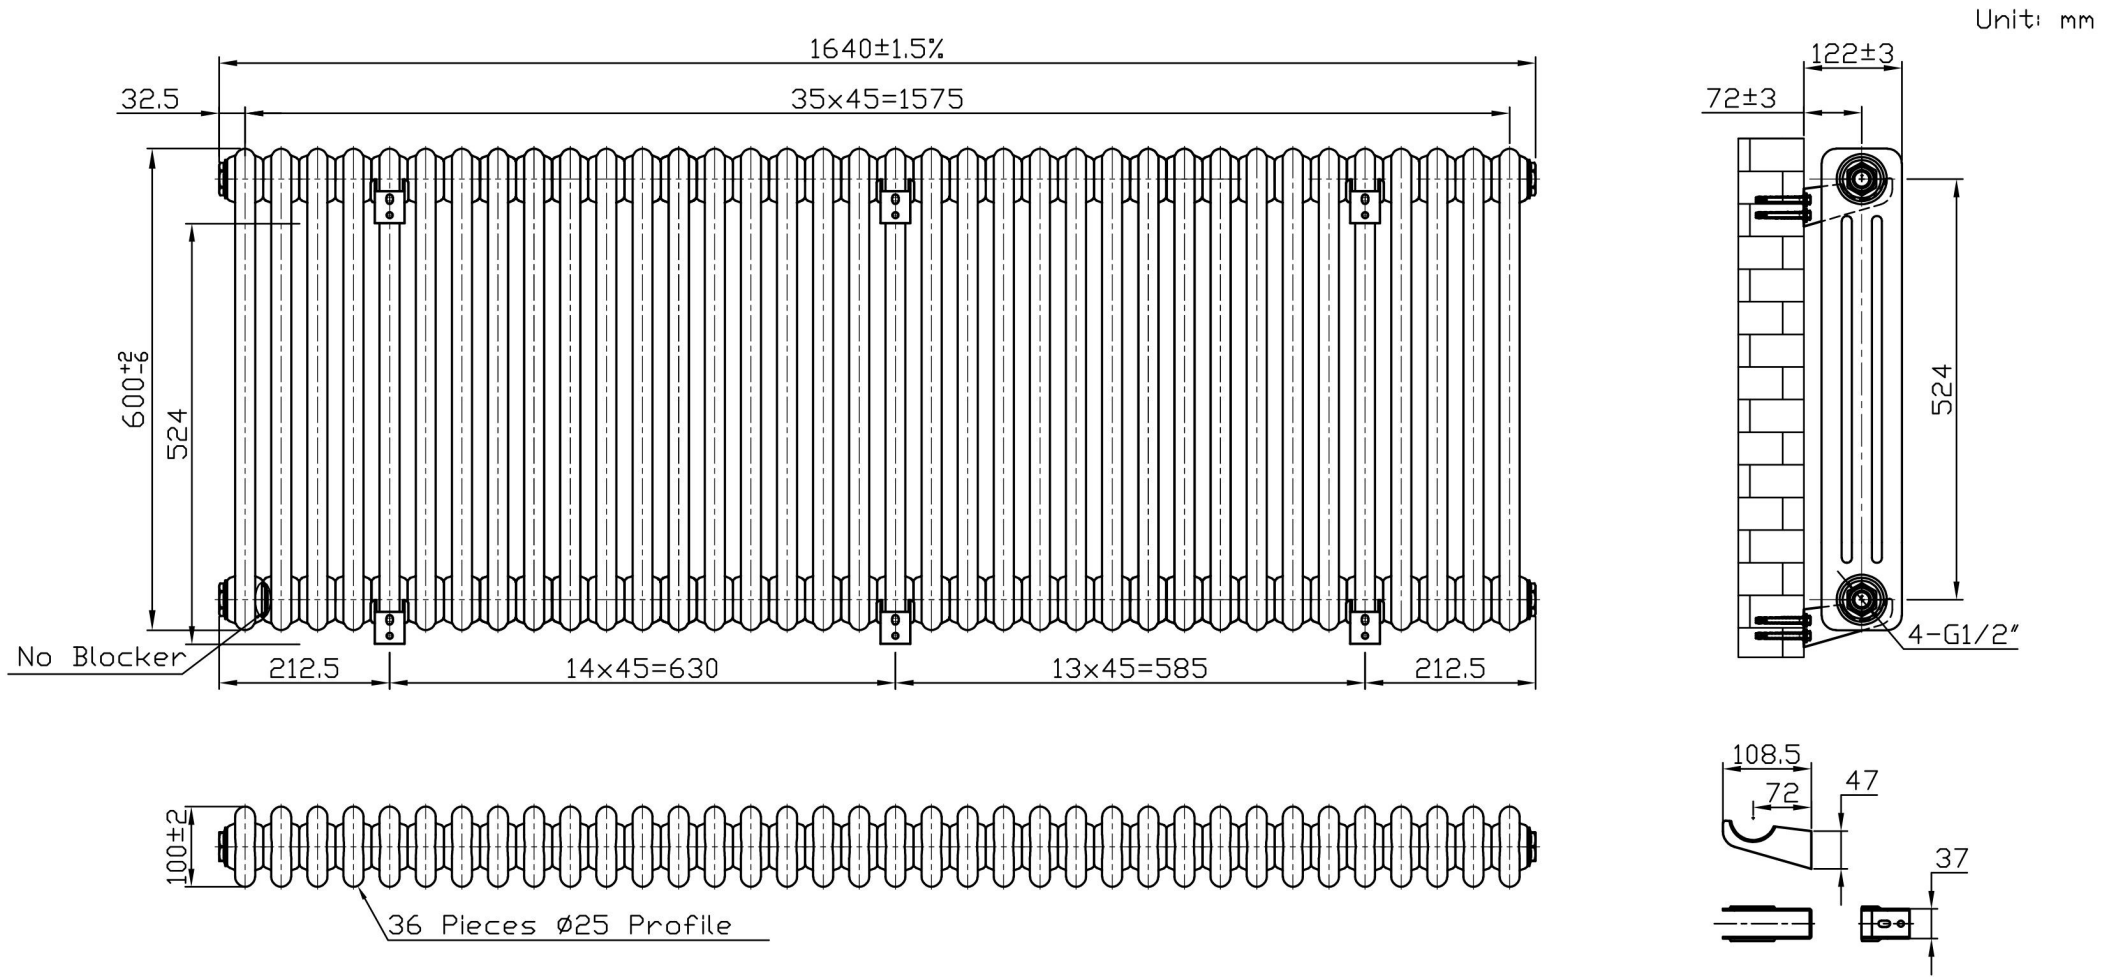

Imperia 3 Column Horizontal 600 x 1640mm. Painted

Technical Drawing

Eastbrook 

Eastbrook Road, Gloucester GL4 3DB
 Technical Helpline : 01452 317890
 Mon - Fri / 8am - 5pm
 Email : technical@eastbrookco.com